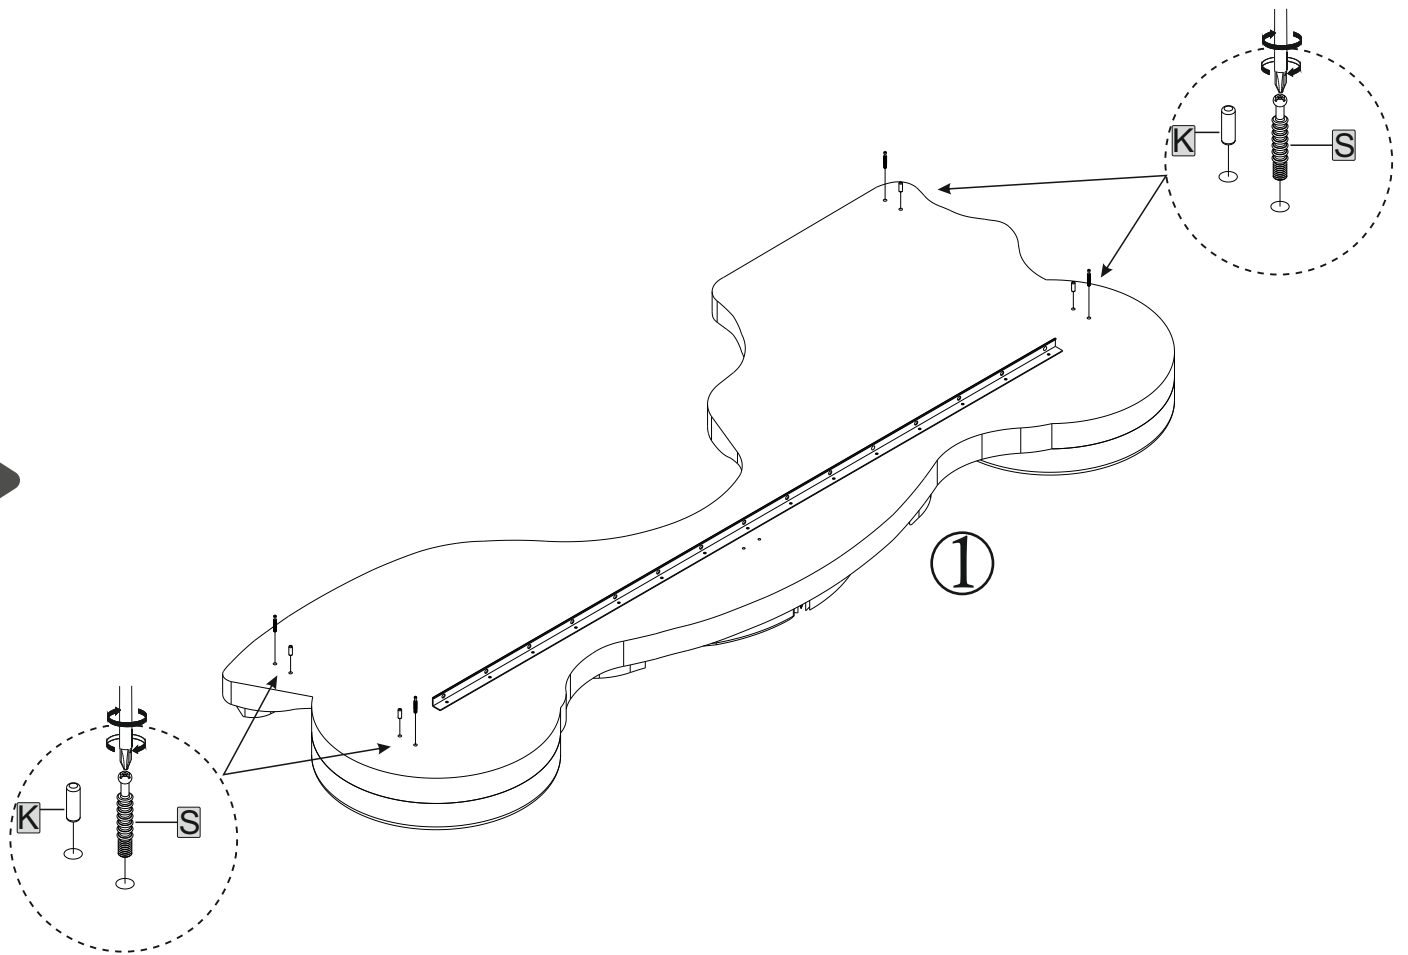

TITI CAR BED CO.

MAX.
100 kg

The Total Time 1.5 Hours

2/1
1 Ad./pc.

2/2
1 Ad./pc.

KOD/MODEL NR

PRINCESS

ÜRÜN ADI/PRODUCT NAME

PRENSES ARABA KARYOLA - (PRINCESS CAR BED 90 X 190)

Montaj Klavuzu-Assembly Instructions

Sayfa-Page:8/1

2/1

2/2

3

4

1

2

5

6

7

8

9

10

11