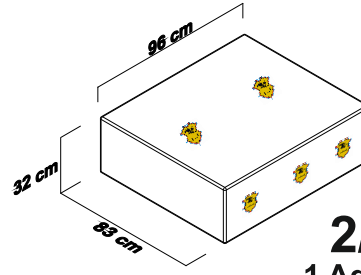

TITI CAR BED CO.

MAX.
100 kg

The Total Time 1.5 Hours

2/1
1 Ad./pc.

2/2
1 Ad./pc.

KOD/MODEL NR

PRINCESS

ÜRÜN ADI/PRODUCT NAME

PRENSES ARABA KARYOLA - (PRINCESS CAR BED 90 X 190)

Montaj Klavuzu-Assembly Instructions

Sayfa-Page:8/1

2/1

2/2

3

4

1