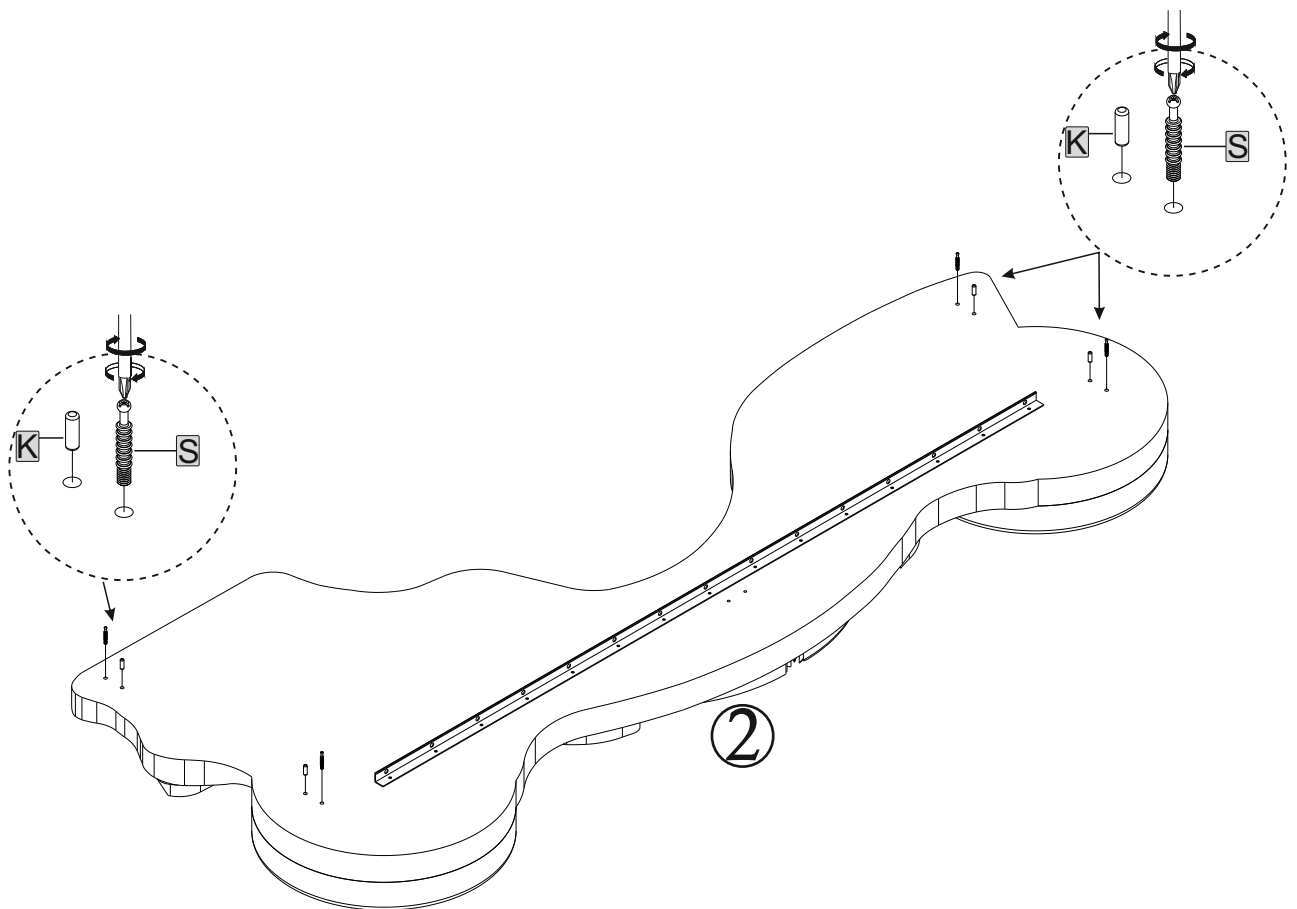

TITI CAR BED CO.

MAX.
100 kg

The Total Time 1.5 Hours

2/1
1 Ad./pc.

2/2
1 Ad./pc.

KOD/MODEL NR

PRINCESS

ÜRÜN ADI/PRODUCT NAME

PRENSES ARABA KARYOLA - (PRINCESS CAR BED 90 X 190)

Montaj Klavuzu-Assembly Instructions

Sayfa-Page:8/1

2/1

2/2

3

4

1

2

5

6

7

8

9

10

11