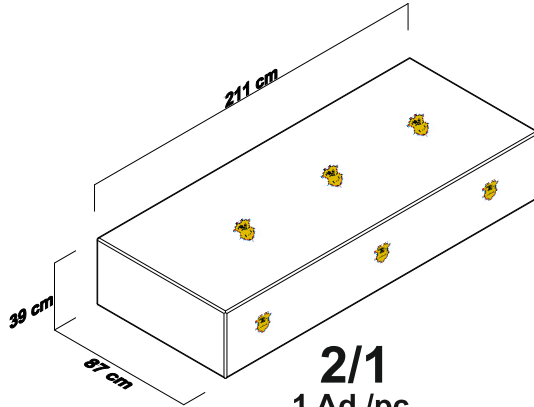

TITI CAR BED CO.

MAX.
100 kg

The Total Time 1.5 Hours

2/1
1 Ad./pc.

2/2
1 Ad./pc.

KOD/MODEL NR

PRINCESS

ÜRÜN ADI/PRODUCT NAME

PRENSES ARABA KARYOLA - (PRINCESS CAR BED 90 X 190)

Montaj Klavuzu-Assembly Instructions

Sayfa-Page:8/1

2/1

2/2

3

4

1